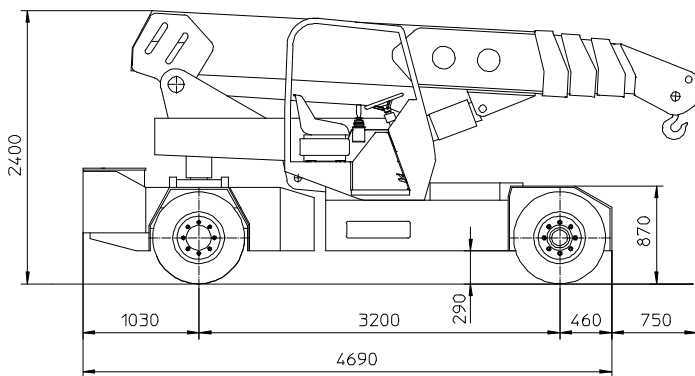

Valla

S.p.A.

Via Piacenza, 45 - 29010 Calendasco - Piacenza - ITALIA
Tel. 0039 0523 762025 - 762004 - Fax 0039 0523 760531
Internet: www.valla.com - email: info@valla.com