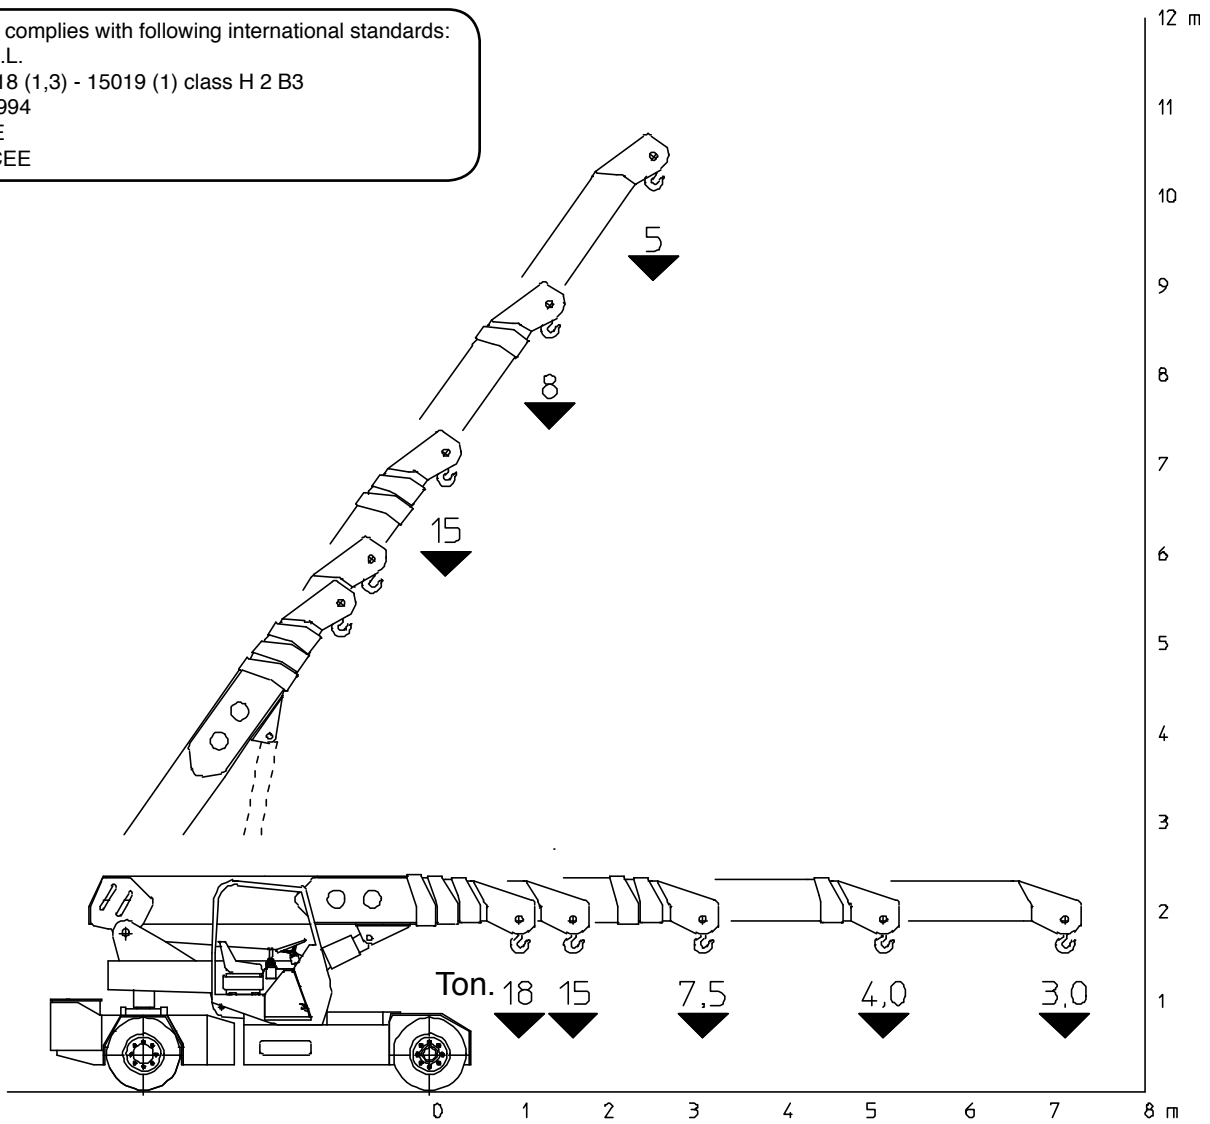

The crane complies with following international standards:

- I.S.P.E.S.L.
- DIN 15018 (1,3) - 15019 (1) class H 2 B3
- ANSI - 1994
- 98/37/CE
- 89/336/CEE

VALLA MODEL 180 E