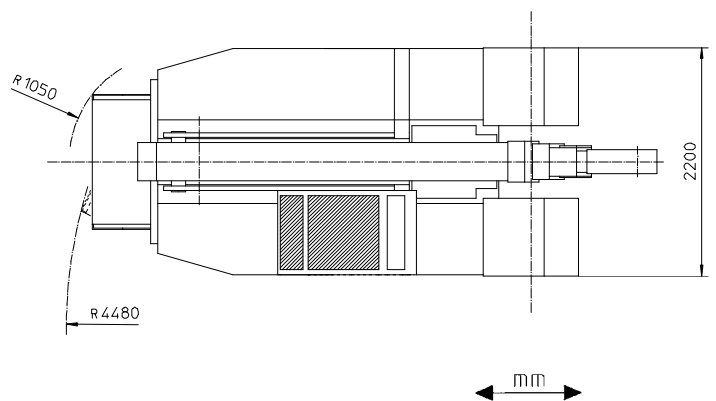

Valla

S.p.A.

Via Piacenza, 45 - 29010 Calendasco - Piacenza - ITALIA
Tel. 0039 0523 762025 - 762004 - Fax 0039 0523 760531
Internet: www.valla.com - email: info@valla.com